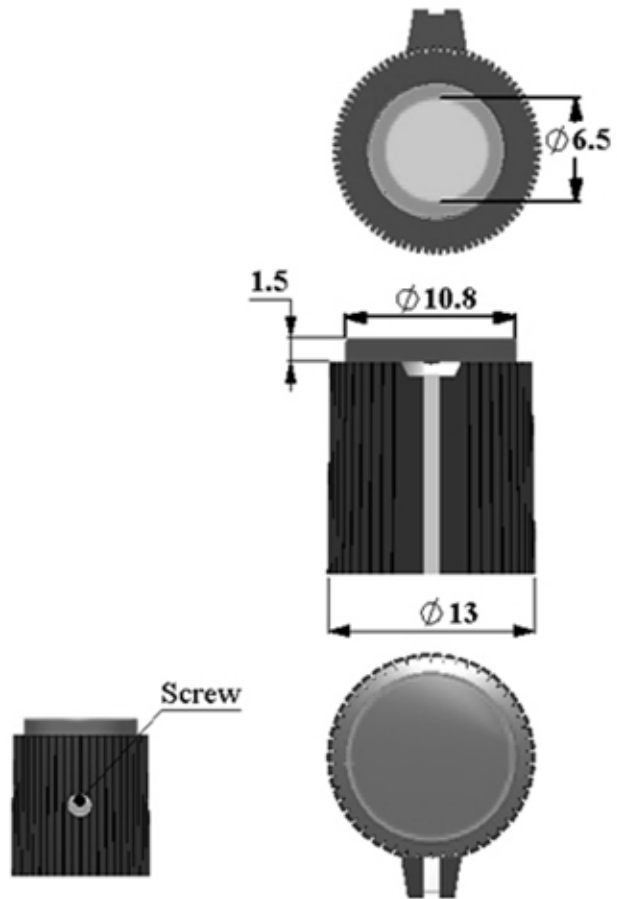

# KNOB KA-X Series

Dimensions (mm)