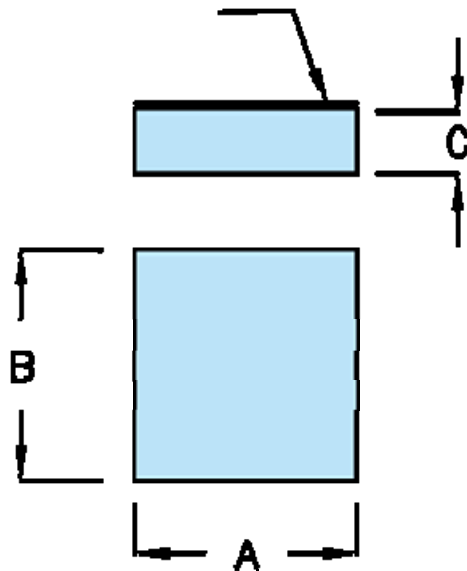

SILICONE RUBBER FOOT

MATERIAL: SILICONE

COLOR: BLACK

ADHESIVE TAPE: 3M, or EQUIVALENT

DOUBLE COATED TAPE

PART NO	A	B	C
L080802	8	2.5	2.2
L080804	8	8	4
L080805	8	8	5
L100805	10	8	5
L101002	10	10	2.5
L101005	10	10	5
L121203	12	12	3.5
L121205	12	12	5
L181805	18	18	5