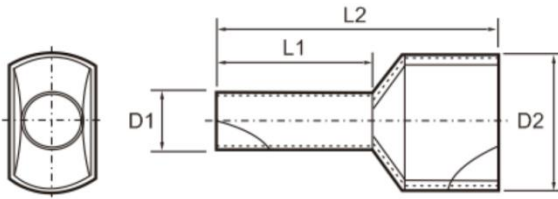

Cord-end twin sleeve

DT Series

Item NO.	Wire range (mm ²)	D1	D2	L1	L2	Color system		
						T(FRANCH)	W(GERMAN)	D(DIN)
DT205008	2x0.50	1.5	2.5/4.7	8.0	15.0	White	Orange	White
DT207508	2x0.75	1.8	2.8/5.0	8.0	15.0	Blue	White	Grey
DT207510				10.0	17.0			
DT210008	2x1.00	2.05	3.4/5.4	8.0	15.0	Red	Yellow	Red
DT210010				10.0	17.0			
DT215008	2x1.50	2.3	3.6/6.6	8.0	16.0	Black	Red	Black
DT215012				10.0	20.0			
DT225010	2x2.50	2.8	4.2/7.8	10.0	18.5	Grey	Blue	Blue
DT225013				13.0	21.5			
DT40012	2x4.00	3.7	4.9/8.8	12.0	23.0	Orange	Grey	Grey
DT60014	2x6.00	4.8	6.9/10.0	14.0	26.0	Green	Black	Yellow
DT2100014	2x10.00	6.4	7.6/12.8	14.0	26.5	Brown	Ivory	Red
DT2160014	2x16.00	8.3	9.6/18.6	14.0	31.5	Ivory	Green	Blue