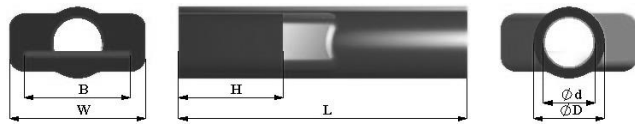

## Fully Insulated Male Terminal

Series LVDM

Item NO.	Dimensions								Color
	B	W	L	dΦ	DΦ	H	mm <sup>2</sup>	AWG	
LVDM1-5F	6.3	22.0	0.8	1.8	3.9	10.0	0.5 ~ 1.5	22 ~ 16	Red
LVDM2-5F	6.3	22.0	0.8	2.4	4.2	10.0	1.5 ~ 2.5	16 ~ 14	Blue
LVDM5-5F	6.3	24.0	0.8	3.5	5.5	14.0	4.0 ~ 6.0	12 ~ 10	Yellow